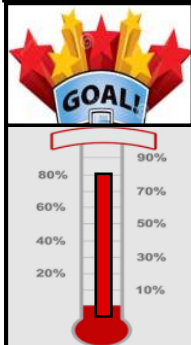

We are in need of Lectors. Please call the office and speak with Fr. Harte if you are interested in serving our Parish in this ministry. Thank you.

AROUND THE PARISH

**Our '24-'25
Goal
\$89,200.00**

**Pledges/ Gifts
\$77,272.00
To Go:
\$11,928.00
84% of goal**