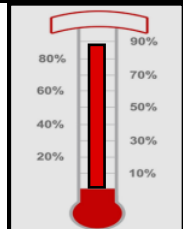

Our '24-'25
Goal
\$89,200.00

Pledges/ Gifts
\$75,182.00
To Go:
\$14,018.00
84% of goal

December 8, 2024

1st Collection **\$4,376.00**
2nd Collection **1,803.00**
Total \$ 6,179.00
Immaculate Conception \$1,366.00
Retired Religious \$ 937.00