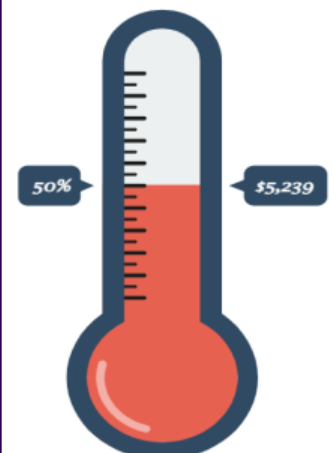

BIGGEST FUNDRAISER NEEDS HELP!

We are in desperate need of a new bingo machine! More problems are arising with the console. Bingo brings in approximately $50,000 per year, which helps with our building and operating costs.

Donations can be made by separate envelope in the weekly collection or by mailing to the parish Office. Please mark it "Bingo Machine." Thank you!

GOAL: $10,400